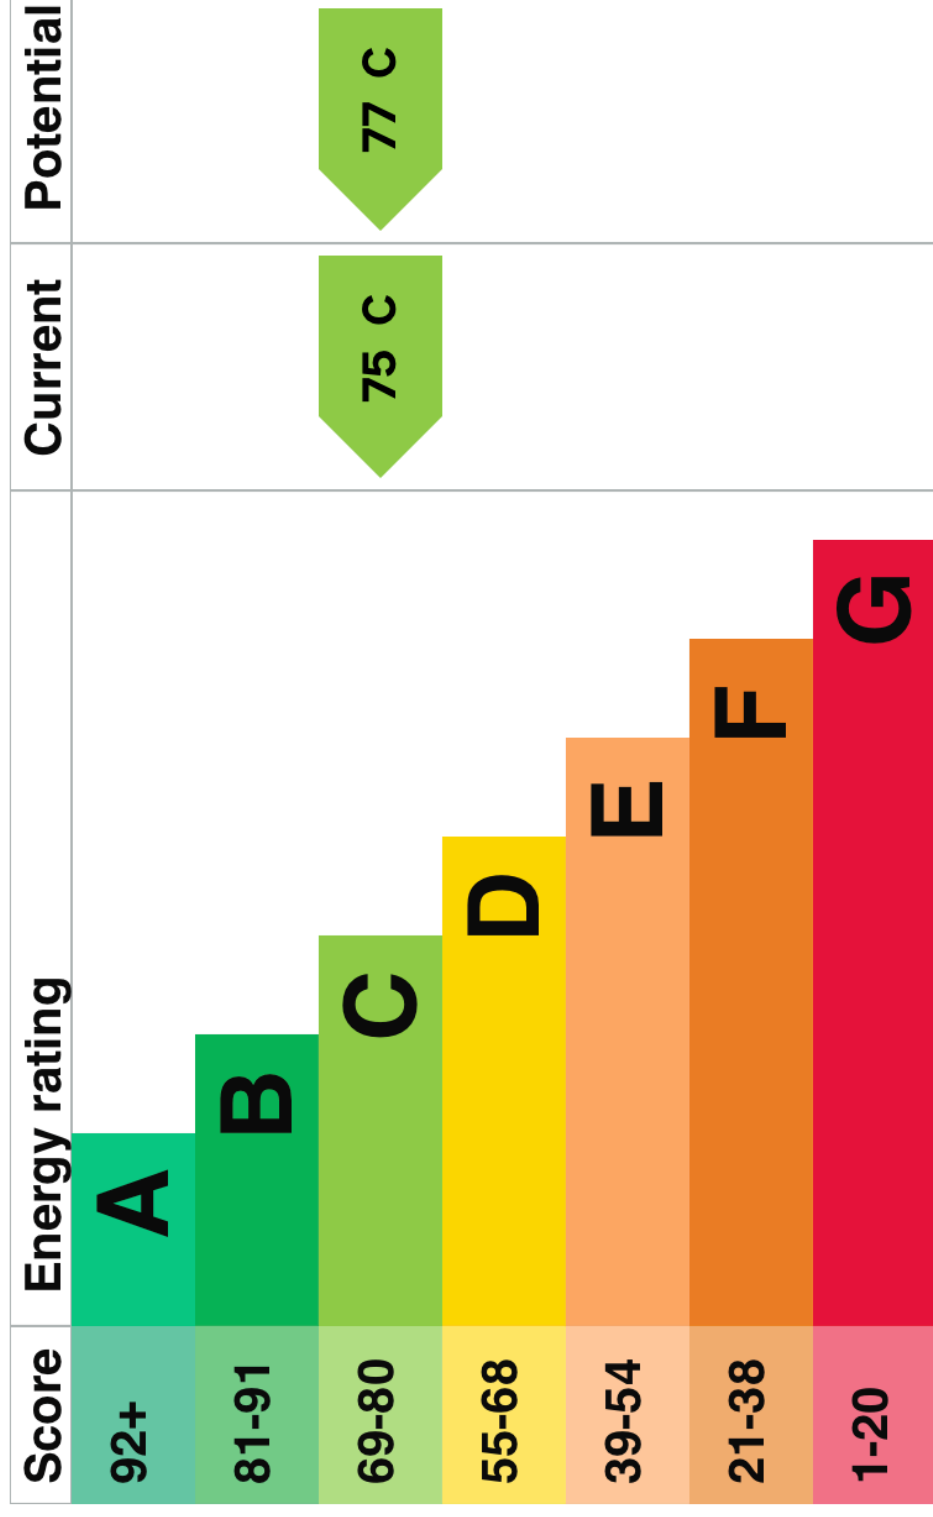

Energy rating and score

This property's energy rating is C. It has the potential to be C.

[See how to improve this property's energy efficiency.](#)

The graph shows this property's current and potential energy rating.